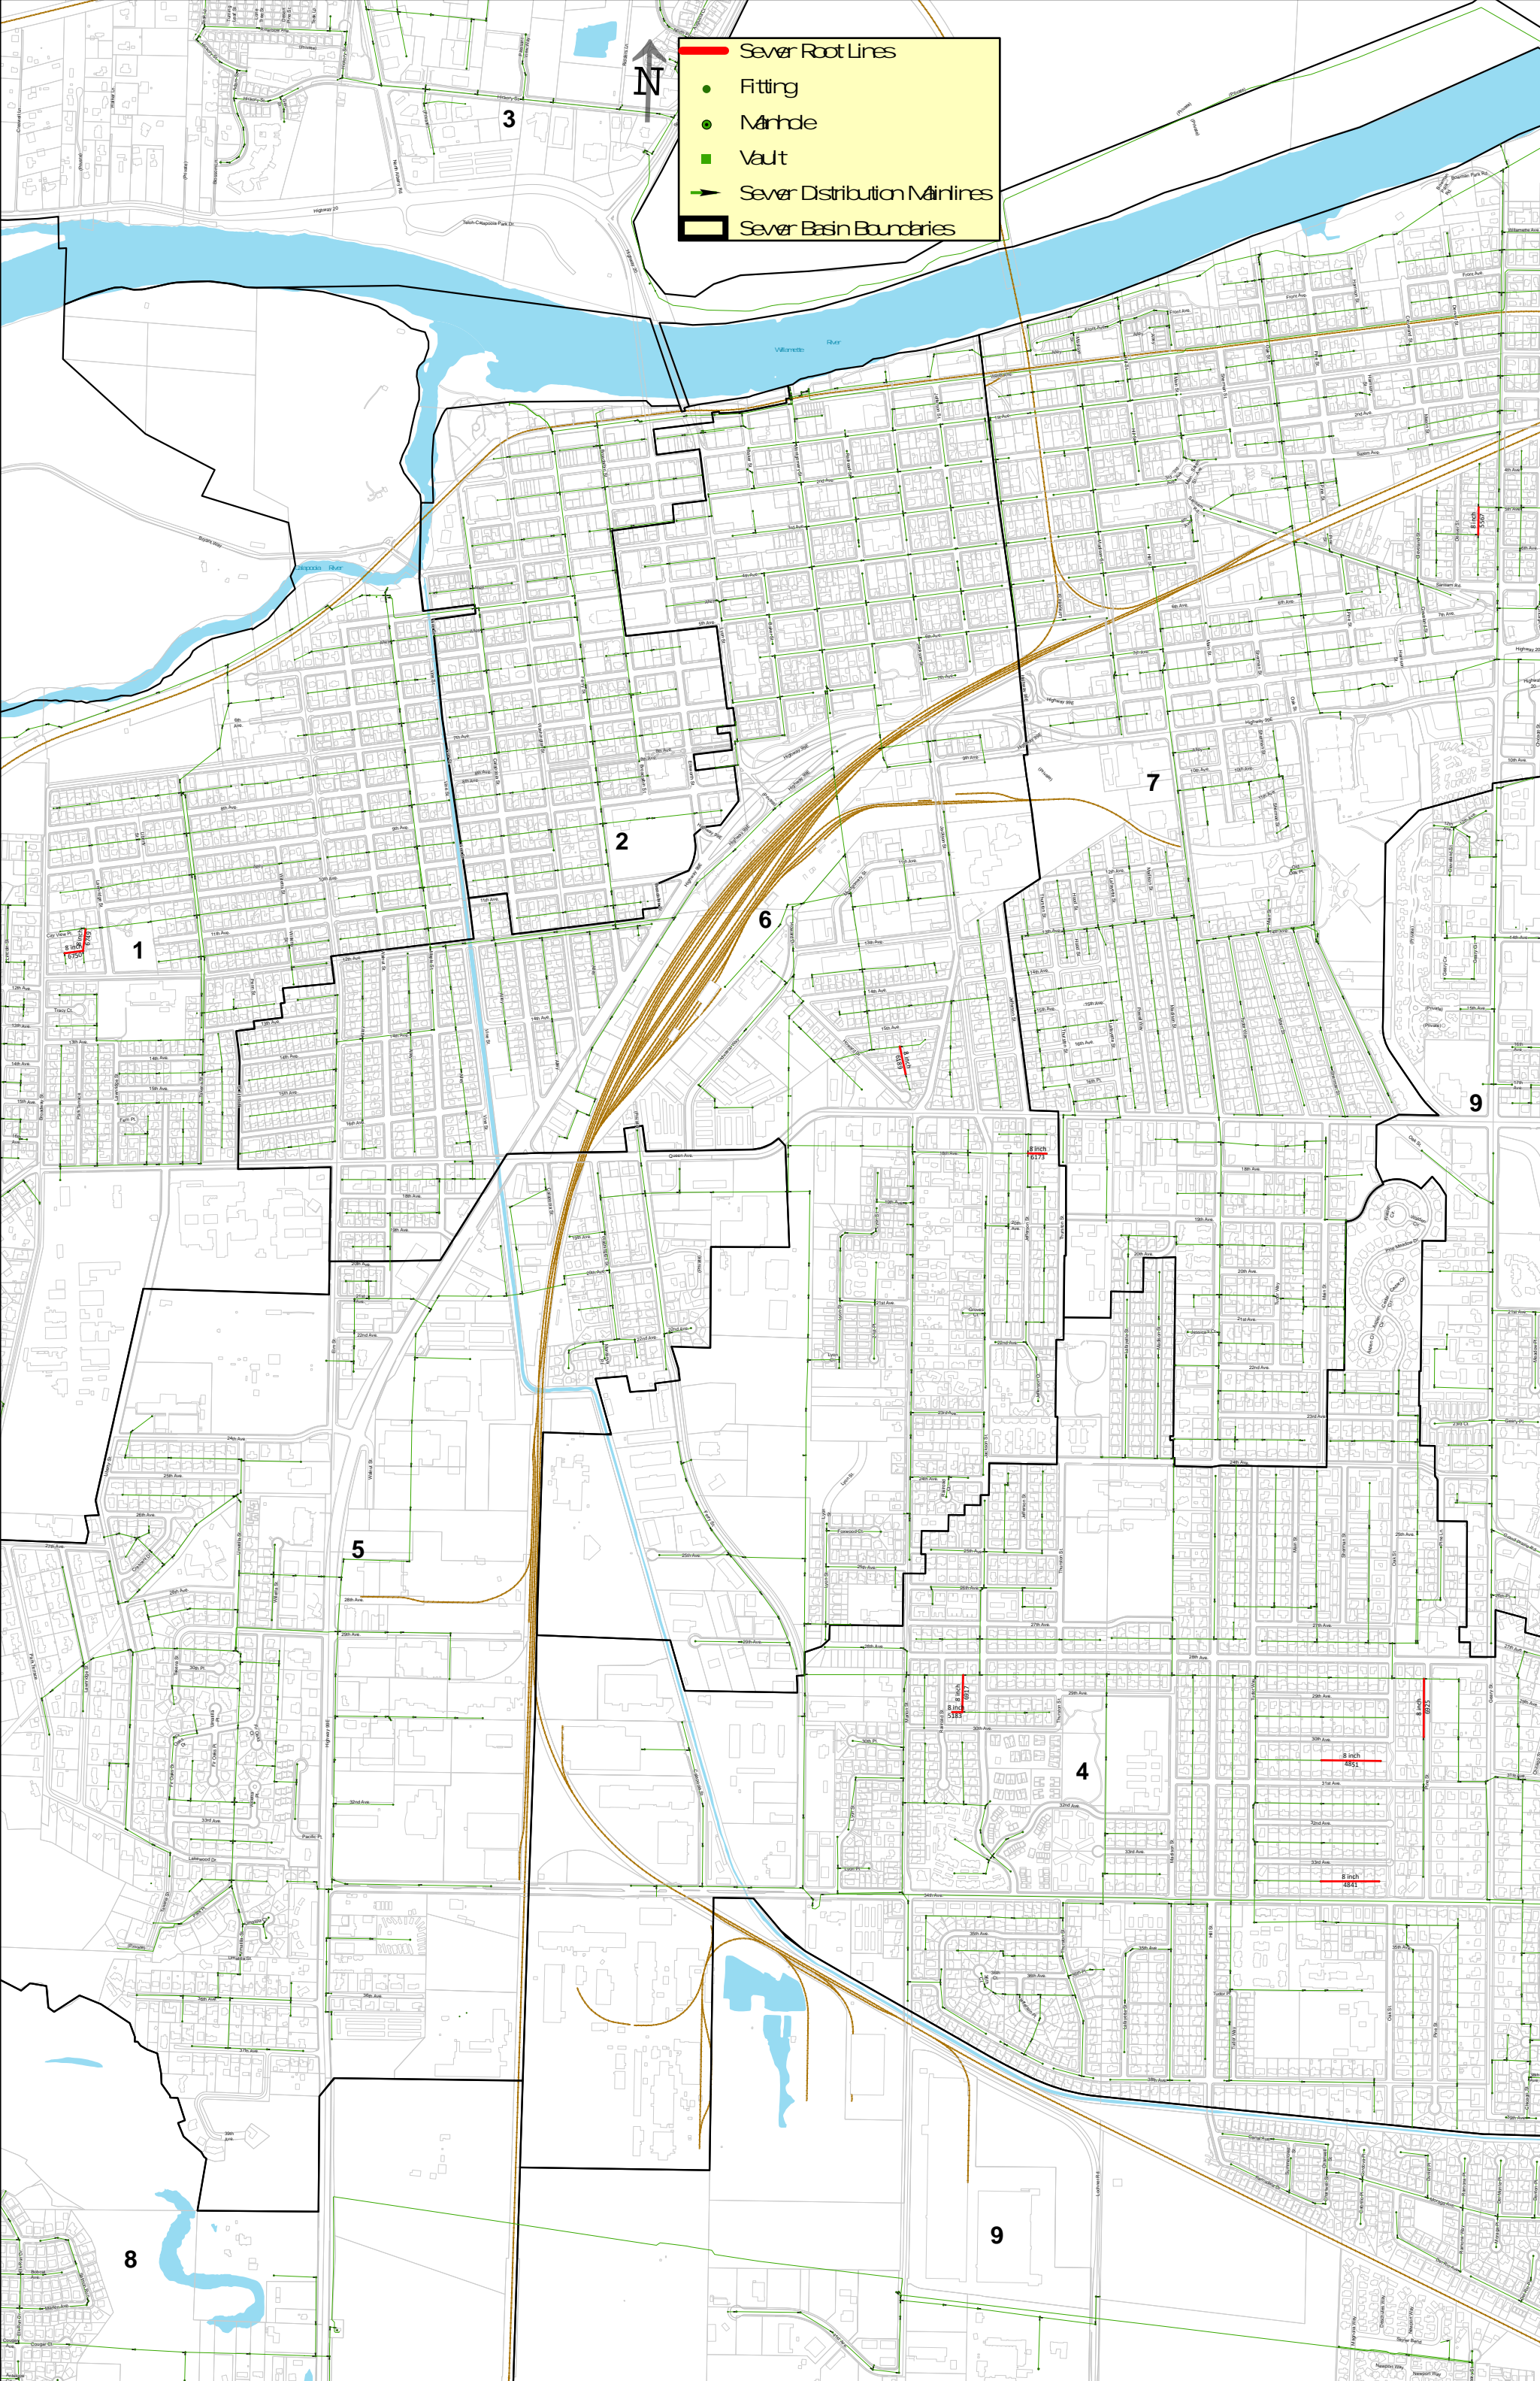

Sever Root Lines

- Fitting
- Manhole
- Vault
- ▶ Sever Distribution Mainlines
- Sever Basin Boundaries

- Sever Root Lines
- Fitting
- Manhole
- Vault
- Sever Distribution Mainlines
- Sever Basin Boundaries

6

8 inch 7225
8 inch 7234
8 inch 7239
8 inch 7240
8 inch 7247
8 inch 7282
8 inch 7288
8 inch 6184
8 inch 6182
8 inch 6188
8 inch 6189
8 inch 6159
8 inch 6164
8 inch 4990
8 inch 4982
8 inch 4988
8 inch 1525
8 inch 1508

Sewer Root Lines

- Fitting
- Manhole
- Vault
- ➔ Sewer Distribution Mainlines
- ▭ Sewer Basin Boundaries

3

1

2

6

7

9