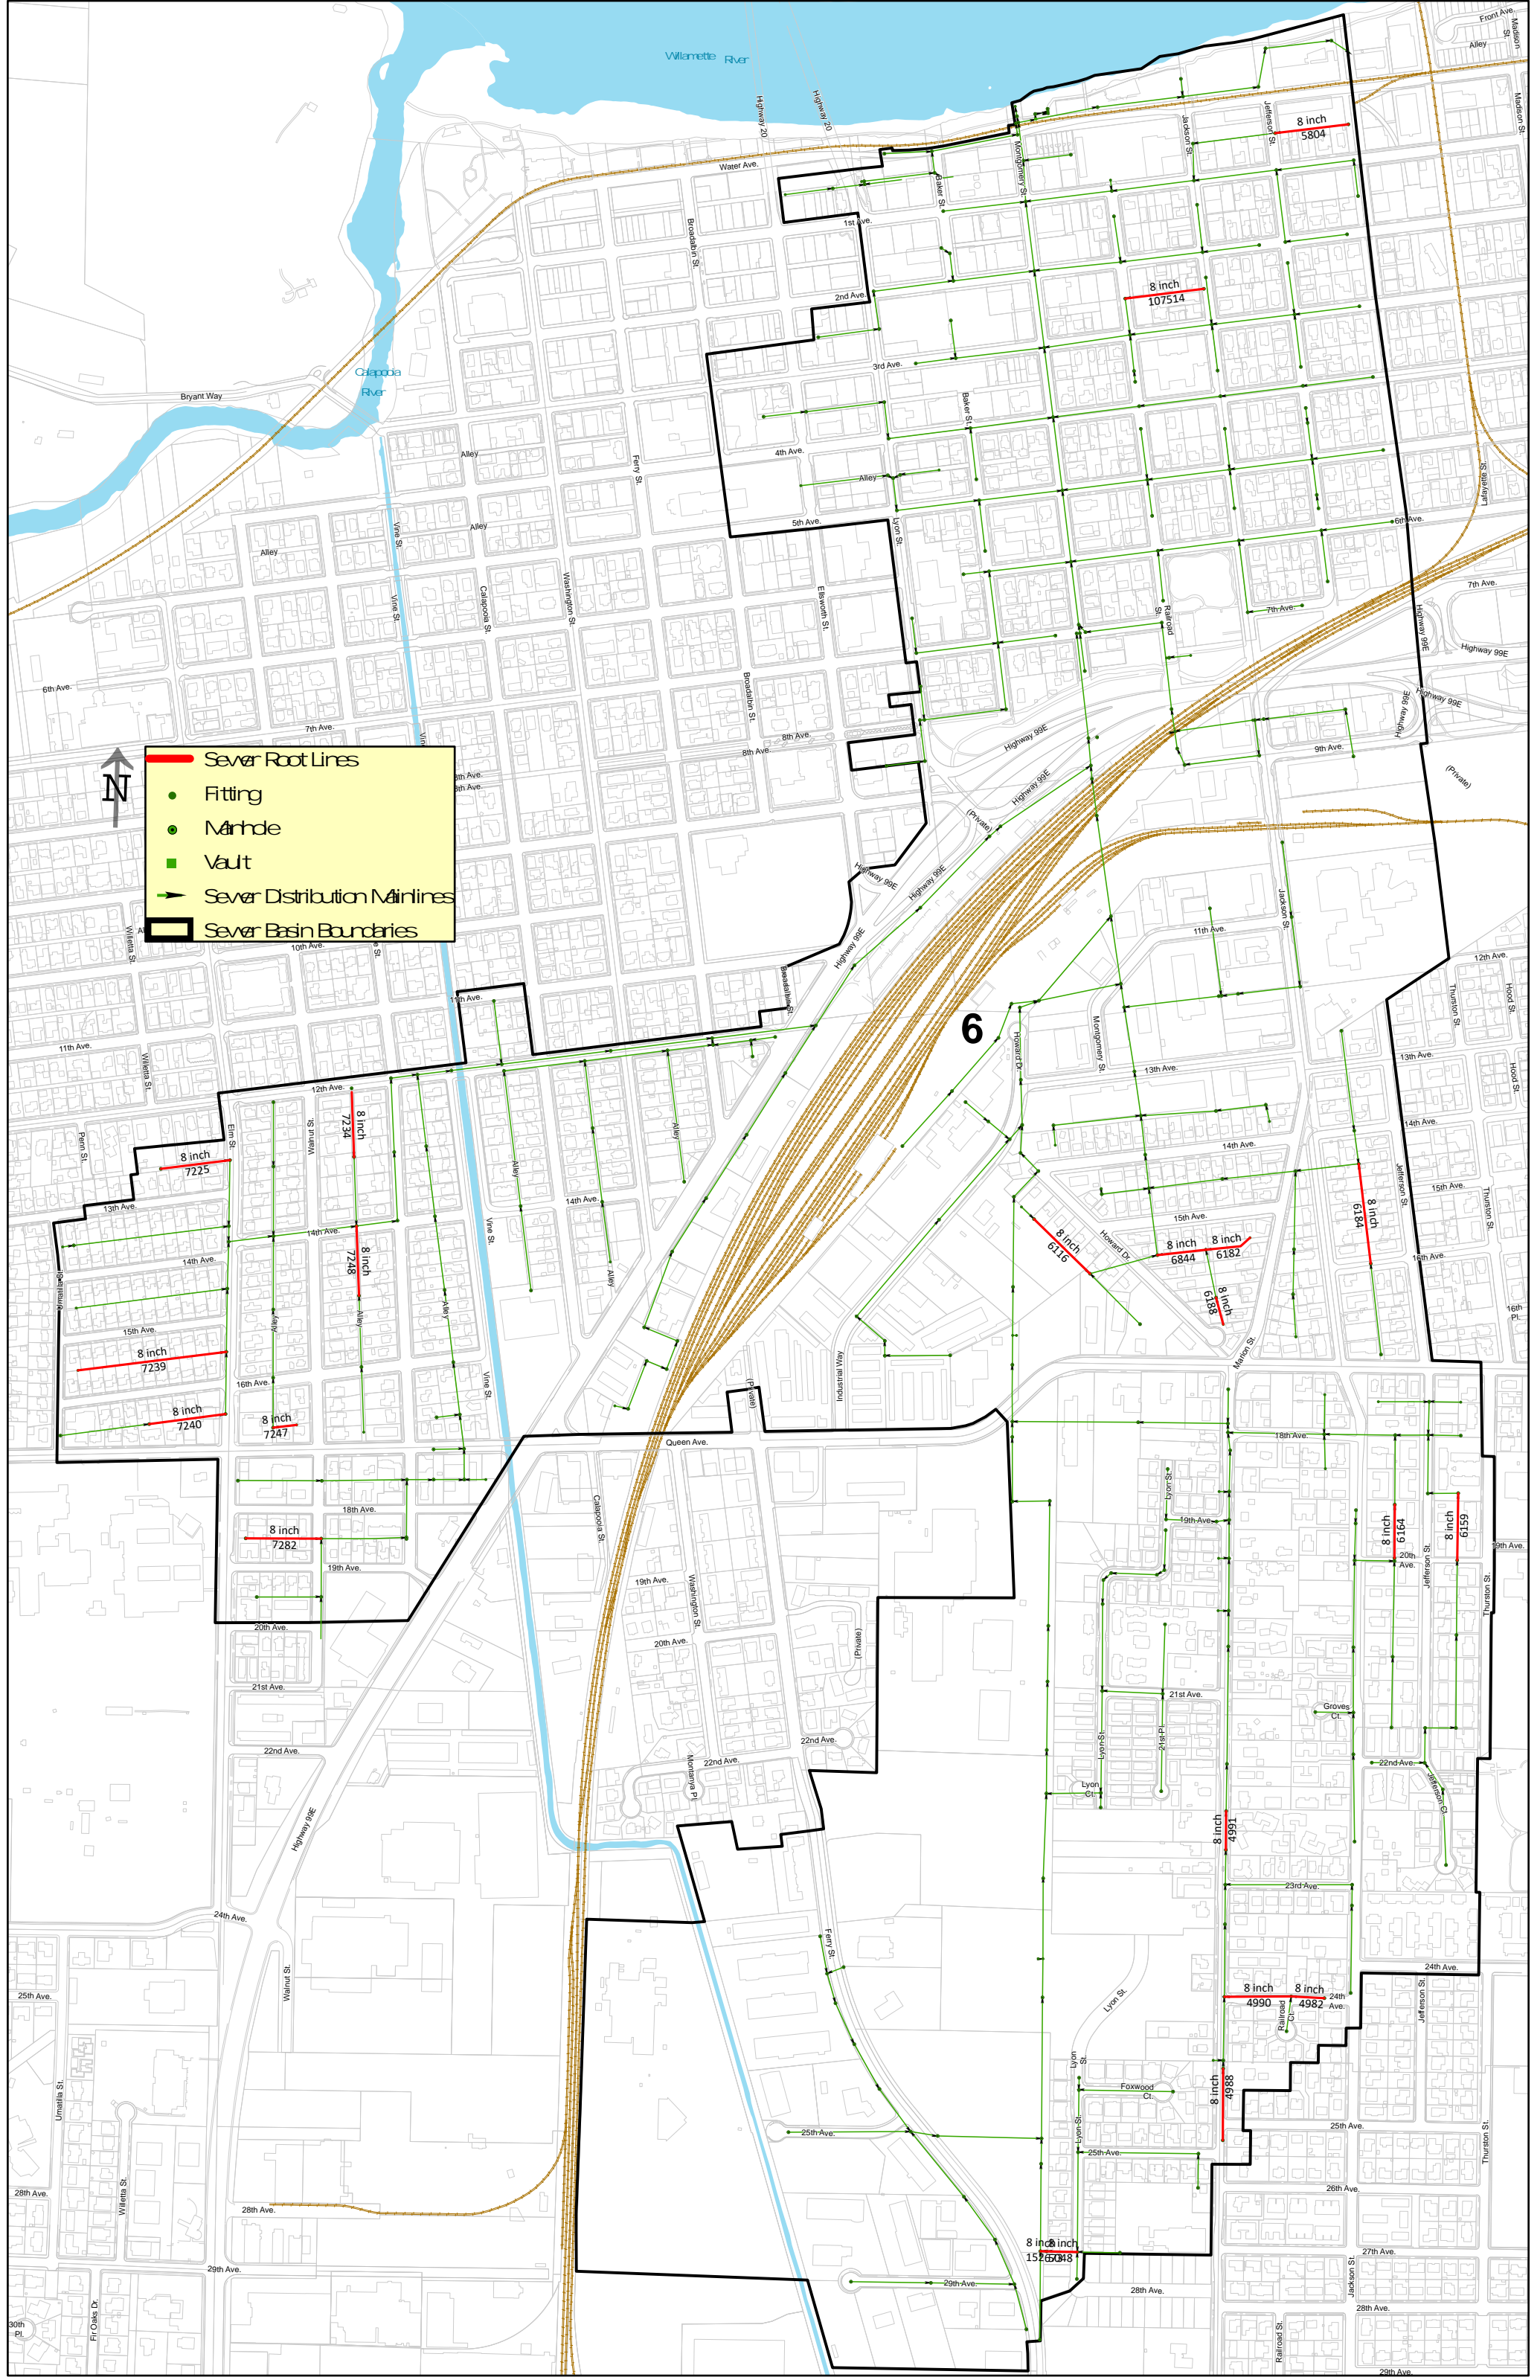

Sever Root Lines

- Fitting
- Manhole
- Vault
- ▶ Sever Distribution Mainlines
- Sever Basin Boundaries

- Sever Root Lines
- Fitting
- Manhole
- Vault
- Sever Distribution Mainlines
- Sever Basin Boundaries

6

8 inch 7225
8 inch 7234
8 inch 7239
8 inch 7240
8 inch 7247
8 inch 7282
8 inch 7288
8 inch 6184
8 inch 6182
8 inch 6188
8 inch 6189
8 inch 6159
8 inch 6164
8 inch 4990
8 inch 4982
8 inch 4988
8 inch 1525
8 inch 1508

Sewer Root Lines

- Fitting
- Manhole
- Vault
- ➔ Sewer Distribution Mainlines
- ▭ Sewer Basin Boundaries

3

1

2

6

7

9