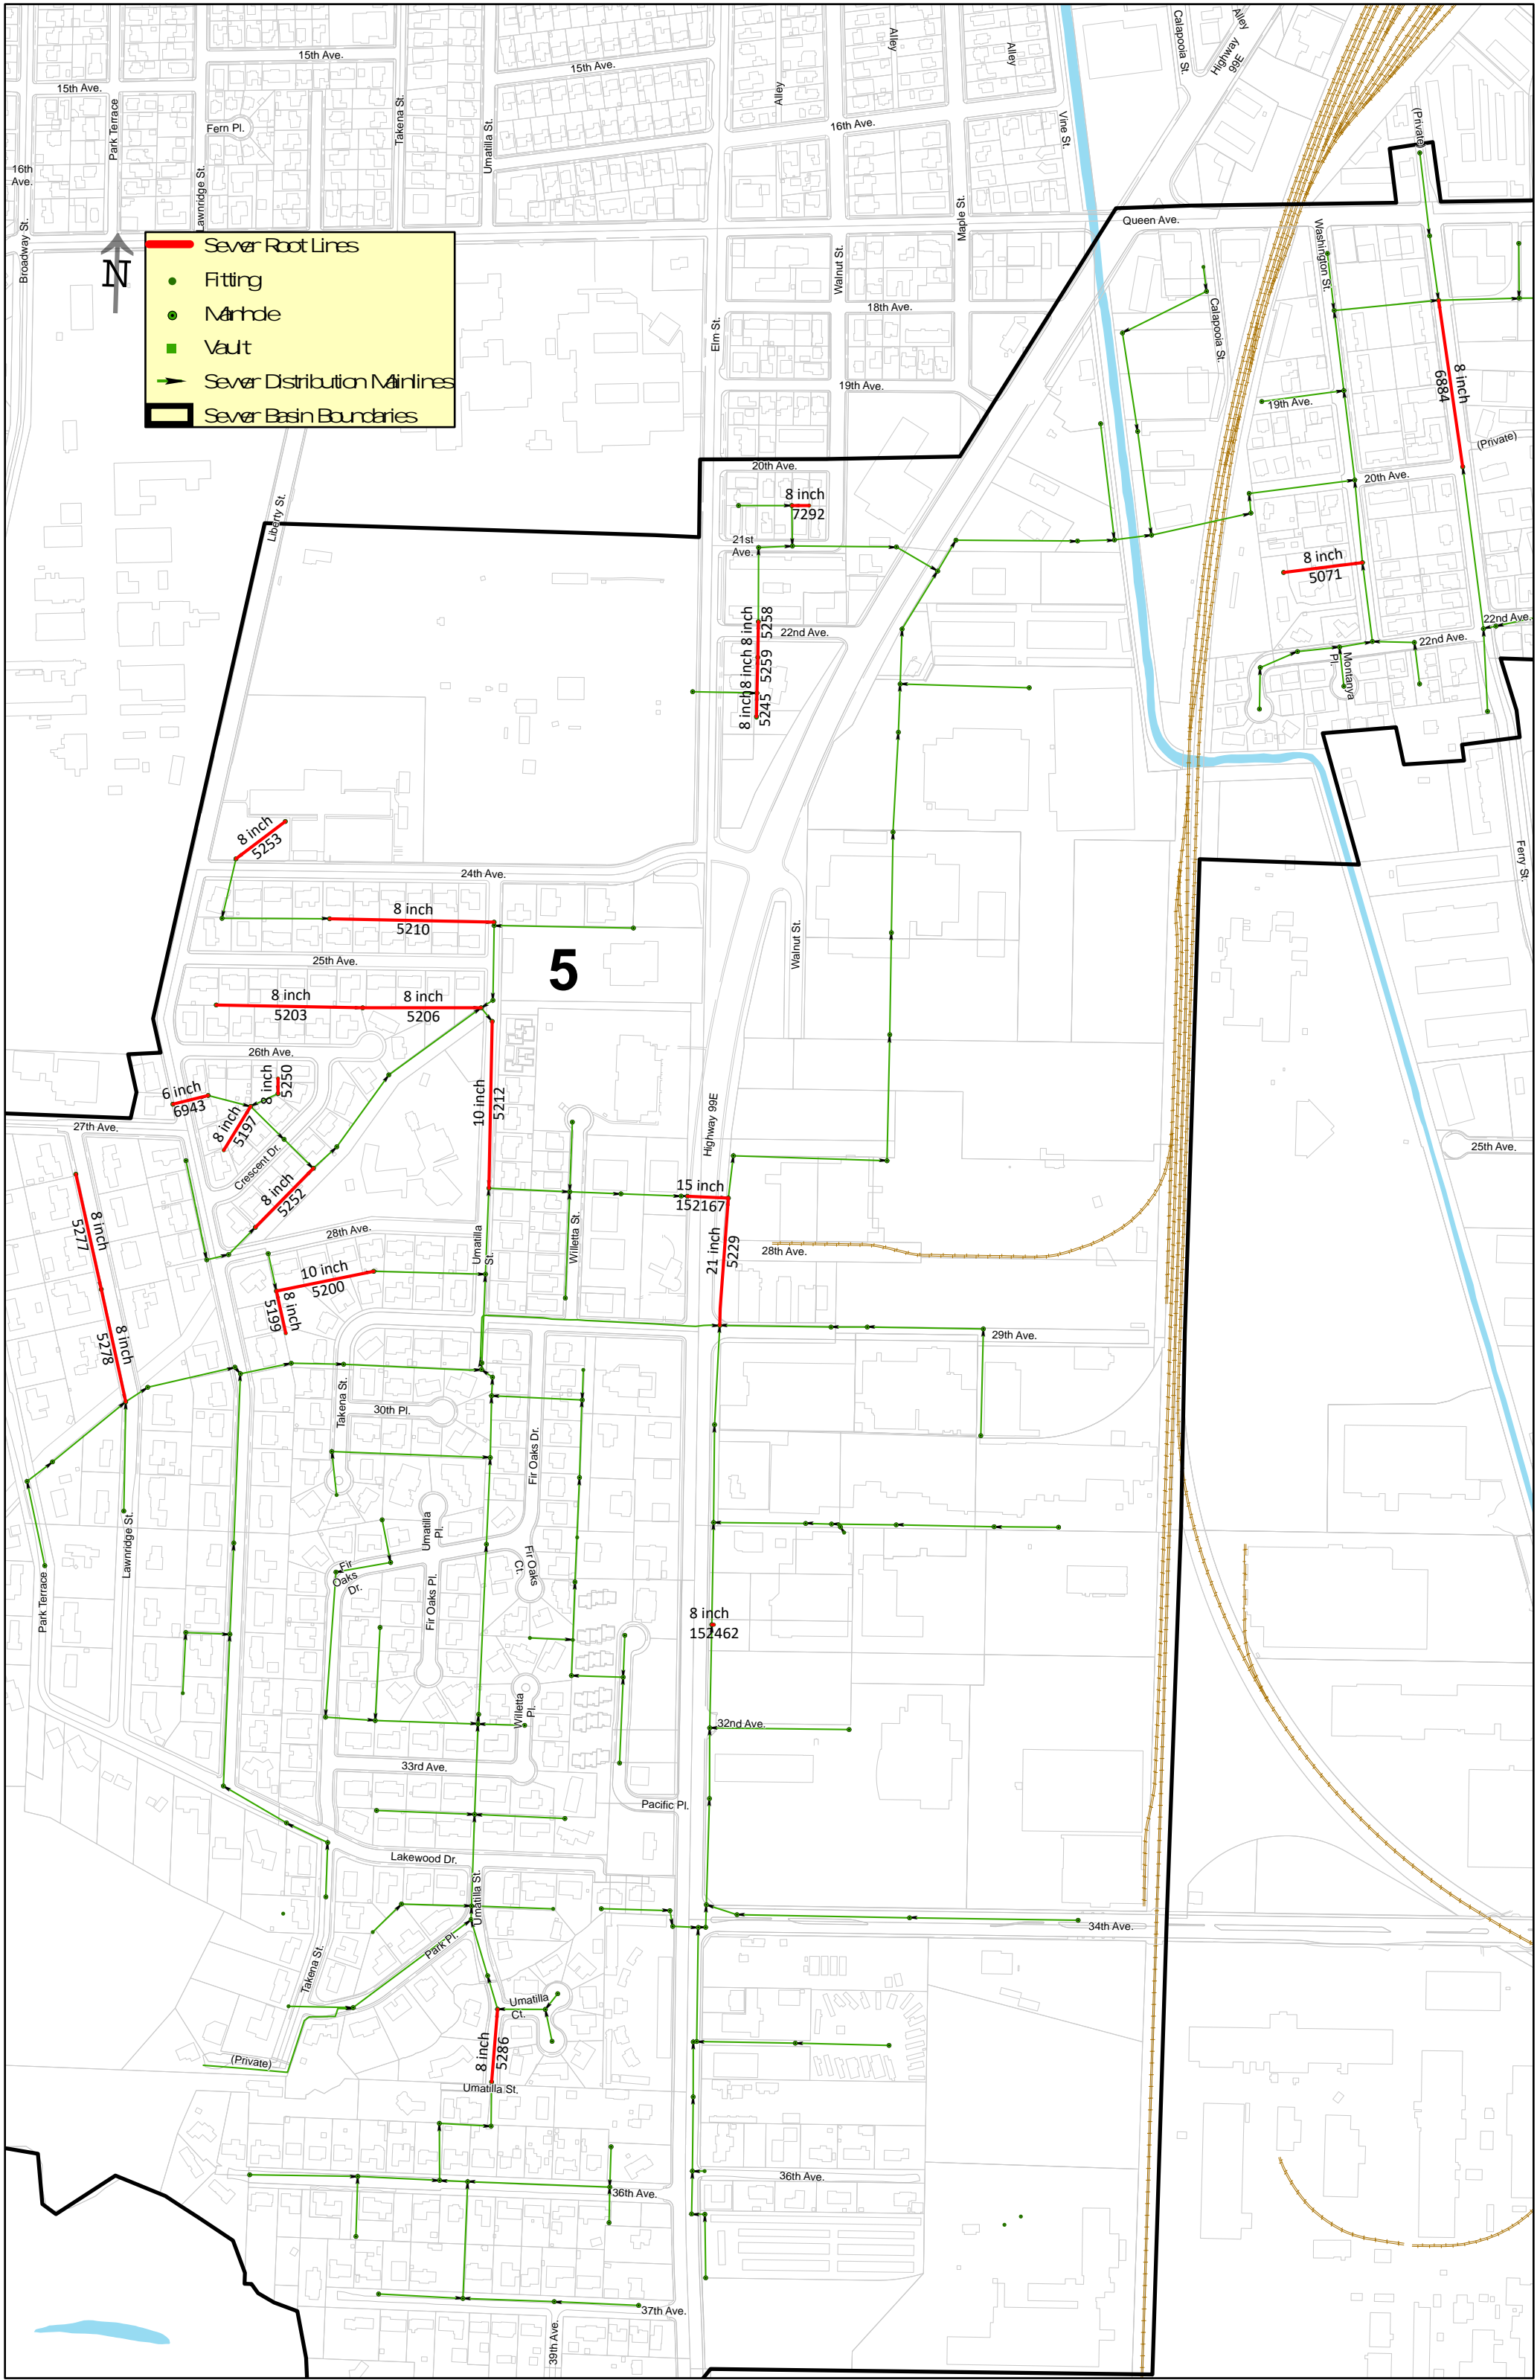

Sever Root Lines

- Fitting
- Manhole
- Vault
- ▶ Sever Distribution Mainlines
- Sever Basin Boundaries

- Sever Root Lines
- Fitting
- Manhole
- Vault
- Sever Distribution Mainlines
- Sever Basin Boundaries

6

8 inch 7225
8 inch 7234
8 inch 7239
8 inch 7240
8 inch 7247
8 inch 7282
8 inch 7288
8 inch 6184
8 inch 6182
8 inch 6188
8 inch 6189
8 inch 6159
8 inch 6164
8 inch 4990
8 inch 4982
8 inch 4988
8 inch 1525
8 inch 1508

Sewer Root Lines

- Fitting
- Manhole
- Vault
- ➔ Sewer Distribution Mainlines
- ▭ Sewer Basin Boundaries

3

1

2

6

7

9

5

4

8

9