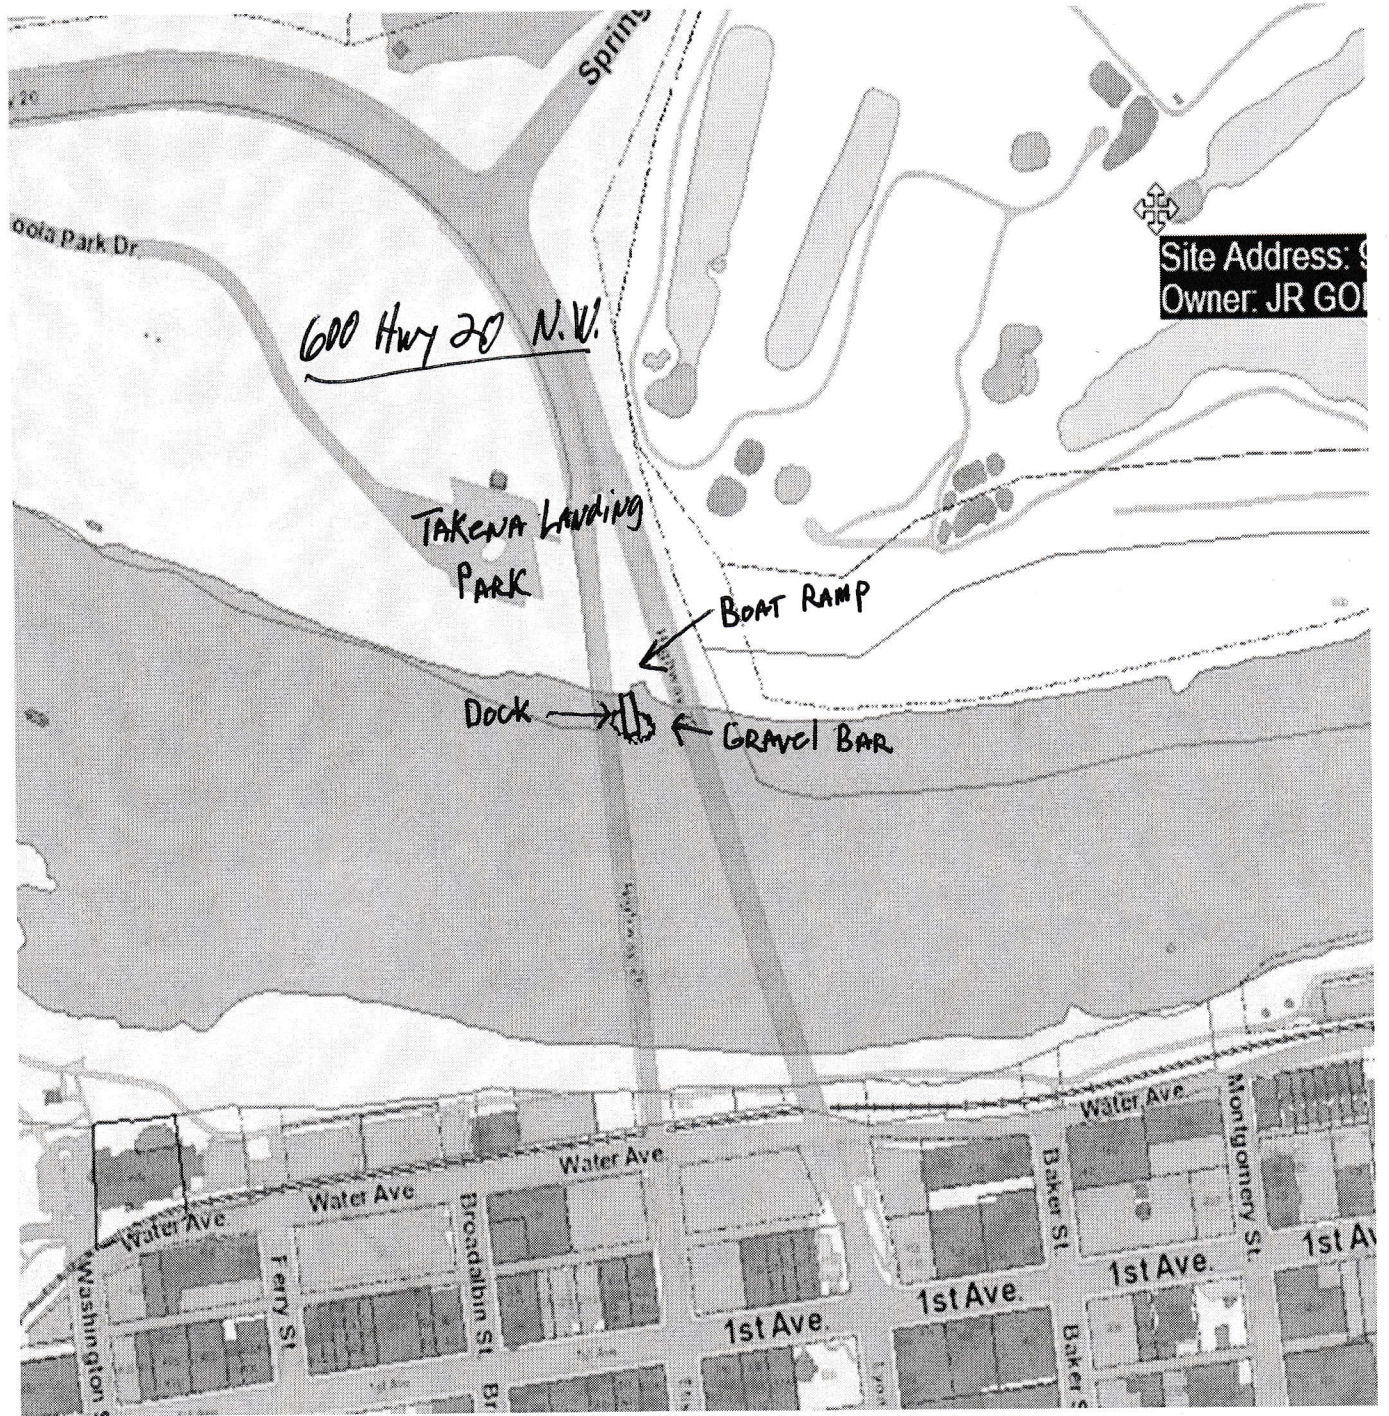

Hickory St

Hickory St

Highway 20

Highway 20

TAKENA LANDING
PARK

Site Address: 600 HWY 20 NW
Owner: CITY OF ALBANY

Highway 20

1st Ave.

1st Ave.

2nd Ave.

Bryant Way

3rd Ave.

600 Hwy 20 N.W.

TAKENA LANDING PARK

BOAT RAMP

DOCK

GRAVEL BAR

Site Address: 9
Owner: JR GO

Water Ave

Water Ave

Water Ave

Water Ave

Washington St

Ferry St

Broadalbin St

1st Ave

1st Ave

1st Ave

1st Ave

Baker St

Montgomery St

Spring