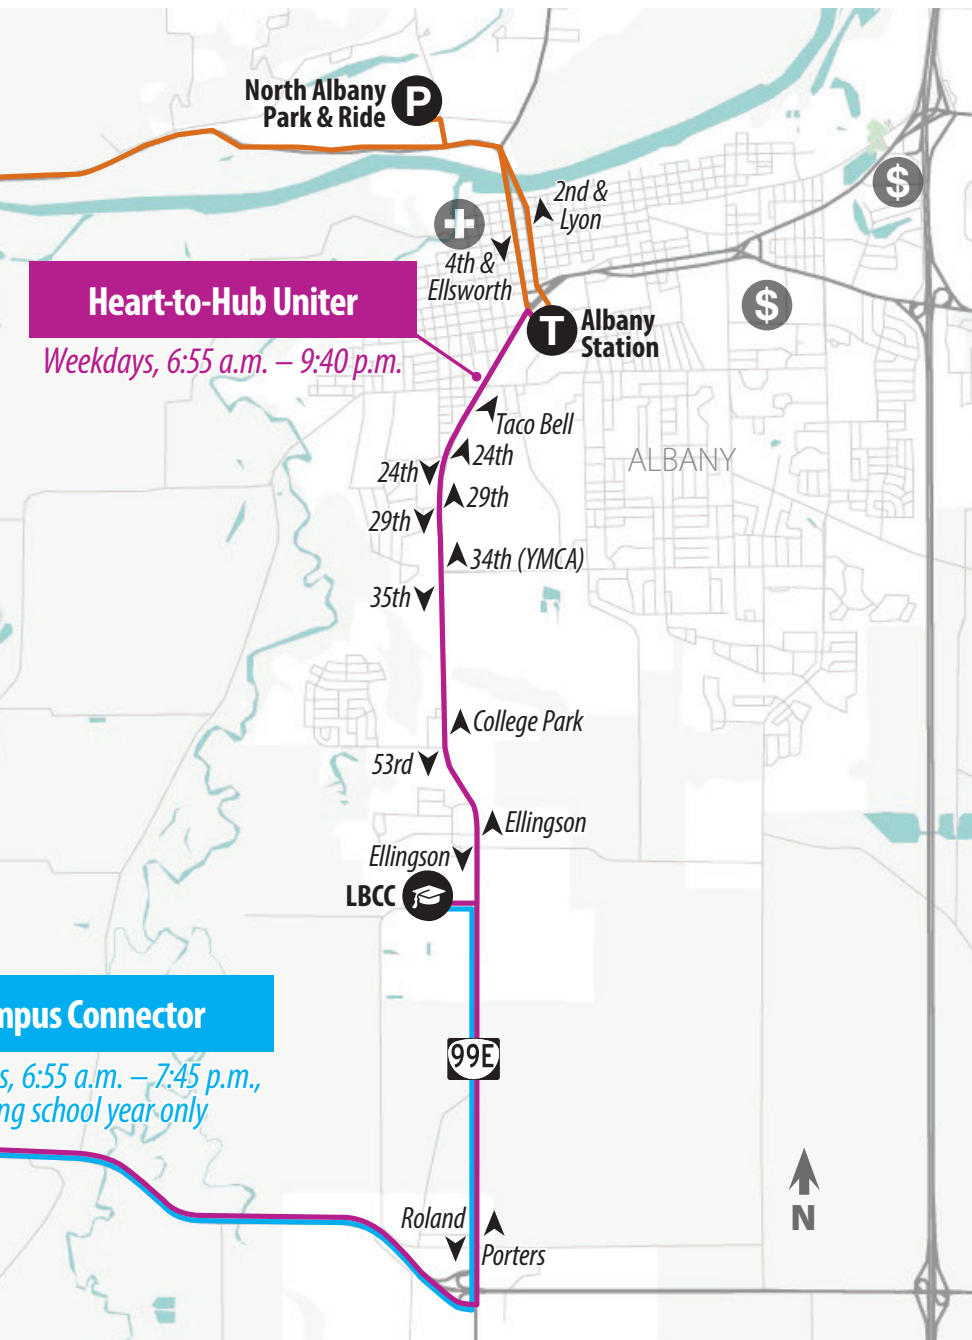

Heart-to-Hub Uniter

Weekday service between Albany and Corvallis via Hwy 34.

US 20 Commuter

Peak-hour weekday service between Albany and Corvallis via US 20.

Campus Connector

Weekday service between OSU and LBCC during the school year via Hwy 34.

Saturday Shopper

Saturday service between Albany, Heritage Mall, Corvallis, and LBCC.

taketheloop.com

541-917-7667

Weekday service

US 20 Commuter

Weekdays during peak hours,
6:05–9:20 a.m. and 4:30–9:10 p.m.

US 20 Commuter

Weekdays during peak hours, 6:05–9:20 a.m. and 4:30–9:10 p.m.

DEPART ALBANY STATION	NORTH ALBANY PARK AND RIDE (WESTBOUND)	HP	OSU	CORVALLIS DTC	NORTH ALBANY PARK AND RIDE (EASTBOUND)	ALBANY
MORNING						
6:05 AM	6:11 AM	6:26 AM	6:37 AM	6:40 AM	7:00 AM	
7:05 AM	7:11 AM	7:26 AM	7:37 AM	7:40 AM	8:00 AM	
8:20 AM	8:26 AM	8:41 AM	8:50 AM	8:53 AM	9:15 AM	9:20 AM
AFTERNOON						
4:30 PM	4:36 PM	4:50 PM	5:10 PM	5:16 PM	5:31 PM	
5:45 PM	5:51 PM	6:05 PM	6:19 PM	6:25 PM	6:40 PM	
7:00 PM	7:06 PM	7:10 PM	7:24 PM	7:40 PM	7:55 PM	
8:10 PM	8:16 PM	8:20 PM	8:34 PM	8:50 PM	9:05 PM	9:10 PM

Saturday Shopper

Saturdays (and the Friday after Thanksgiving)
8:00 a.m. – 6:00 p.m.

For weekday service,
see inside page.

- Heart-to-Hub Uniter
- US 20 Commuter
- Campus Connector

ALBANY STATION	ALBANY 2ND & LYON	NORTH ALBANY PARK & RIDE	CORVALLIS DTC	LBCC	ALBANY STATION	HERITAGE MALL
8:00 AM	8:03 AM	8:07 AM	8:30 AM	8:48 AM	9:00 AM	9:05 AM
	9:13 AM	9:17 AM	9:40 AM	9:58 AM	10:30 AM	10:35 AM
	10:43 AM	10:47 AM	11:10 AM	11:25 AM	11:35 AM	11:40 AM
11:55 AM DROP OFF ONLY	<i>(No service from Noon to 1:00 p.m. for driver break.)</i>				1:00 PM	1:05 PM
	1:13 PM	1:17 PM	1:40 PM	1:58 PM	2:10 PM	2:15 PM
	2:23 PM	2:27 PM	2:50 PM	3:08 PM	3:40 PM	3:45 PM
	3:53 PM	3:57 PM	4:20 PM	4:38 PM	4:50 PM	4:55 PM
	5:03 PM	5:07 PM	5:30 PM	5:45 PM	5:55 PM	6:00 PM DROP OFF ONLY