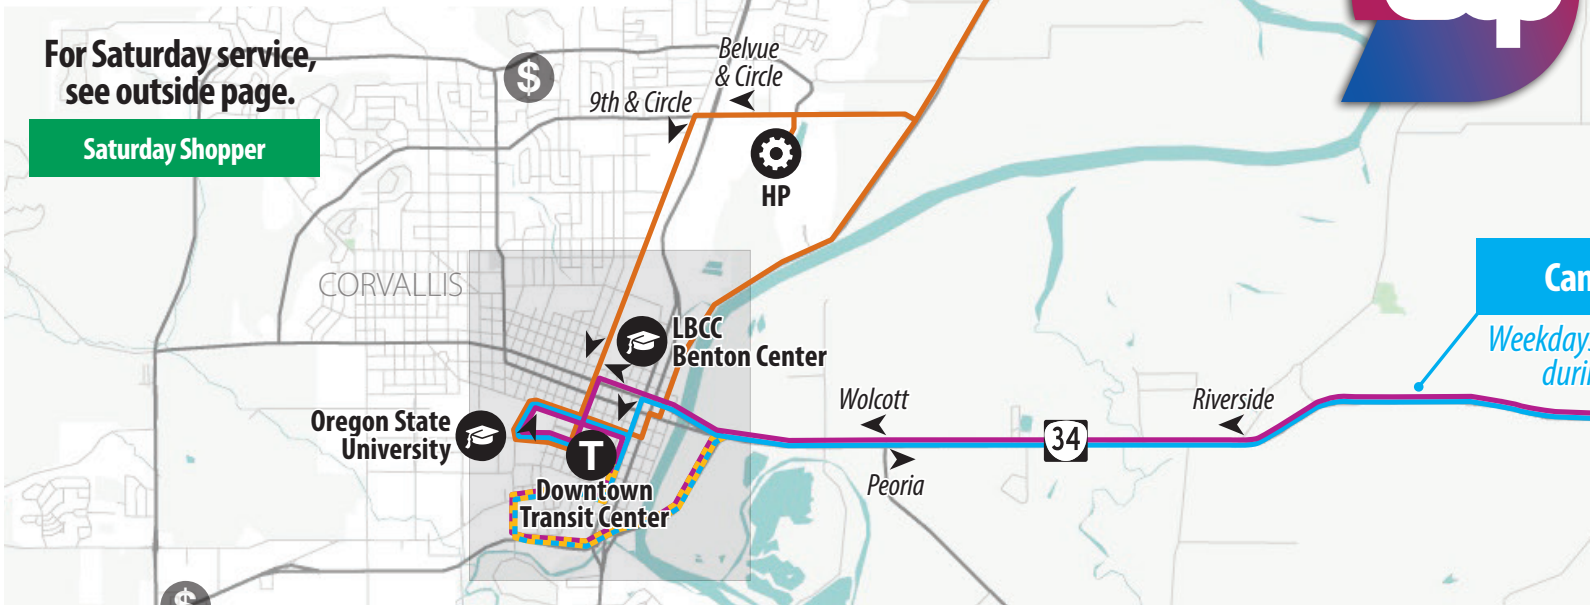

Heart-to-Hub Uniter

Weekday service between Albany and Corvallis via Hwy 34.

US 20 Commuter

Peak-hour weekday service between Albany and Corvallis via US 20.

Campus Connector

Weekday service between OSU and LBCC during the school year via Hwy 34.

Saturday Shopper

Saturday service between Albany, Heritage Mall, Corvallis, and LBCC.

taketheloop.com

541-917-7667

Weekday service

US 20 Commuter

Weekdays during peak hours,
6:05–9:20 a.m. and 4:30–9:10 p.m.

US 20 Commuter

Weekdays during peak hours, 6:05–9:20 a.m. and 4:30–9:10 p.m.

DEPART ALBANY STATION	NORTH ALBANY PARK AND RIDE (WESTBOUND)	HP	OSU	CORVALLIS DTC	NORTH ALBANY PARK AND RIDE (EASTBOUND)	ALBANY
MORNING						
6:05 AM	6:11 AM	6:26 AM	6:37 AM	6:40 AM	7:00 AM	
7:05 AM	7:11 AM	7:26 AM	7:37 AM	7:40 AM	8:00 AM	
8:20 AM	8:26 AM	8:41 AM	8:50 AM	8:53 AM	9:15 AM	9:20 AM
AFTERNOON						
4:30 PM	4:36 PM	4:50 PM	5:10 PM	5:16 PM	5:31 PM	
5:45 PM	5:51 PM	6:05 PM	6:19 PM	6:25 PM	6:40 PM	
7:00 PM	7:06 PM	7:10 PM	7:24 PM	7:40 PM	7:55 PM	
8:10 PM	8:16 PM	8:20 PM	8:34 PM	8:50 PM	9:05 PM	9:10 PM

Saturday Shopper

Saturdays (and the Friday after Thanksgiving)
8:00 a.m. – 6:00 p.m.

For weekday service,
see inside page.

- Heart-to-Hub Uniter
- US 20 Commuter
- Campus Connector

ALBANY STATION	ALBANY 2ND & LYON	NORTH ALBANY PARK & RIDE	CORVALLIS DTC	LBCC	ALBANY STATION	HERITAGE MALL
8:00 AM	8:03 AM	8:07 AM	8:30 AM	8:48 AM	9:00 AM	9:05 AM
	9:13 AM	9:17 AM	9:40 AM	9:58 AM	10:30 AM	10:35 AM
	10:43 AM	10:47 AM	11:10 AM	11:25 AM	11:35 AM	11:40 AM
11:55 AM DROP OFF ONLY	<i>(No service from Noon to 1:00 p.m. for driver break.)</i>				1:00 PM	1:05 PM
	1:13 PM	1:17 PM	1:40 PM	1:58 PM	2:10 PM	2:15 PM
	2:23 PM	2:27 PM	2:50 PM	3:08 PM	3:40 PM	3:45 PM
	3:53 PM	3:57 PM	4:20 PM	4:38 PM	4:50 PM	4:55 PM
	5:03 PM	5:07 PM	5:30 PM	5:45 PM	5:55 PM	6:00 PM DROP OFF ONLY