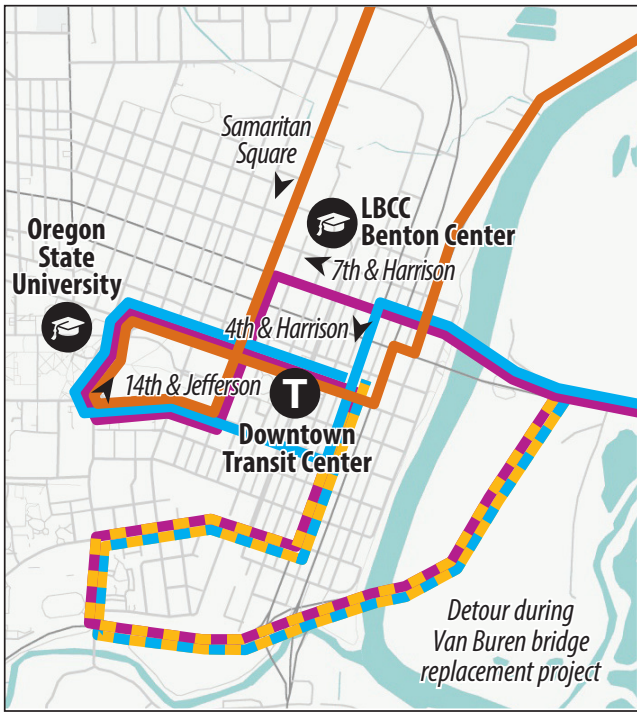

You can also get realtime info on all area transit systems via phone apps like Google Maps and Transit, or visit cwrider.org.

Loop service is made possible, in part, by these agencies:

Effective October 1, 2023

Heart-to-Hub Uniter

Weekday service between Albany and Corvallis via Hwy 34.

US 20 Commuter

Peak-hour weekday service between Albany and Corvallis via US 20.

Campus Connector

Weekday service between OSU and LBCC during the school year via Hwy 34.

Saturday Shopper

Saturday service between Albany, Heritage Mall, Corvallis, and LBCC.

taketheloop.com

541-917-7667

Weekday service

US 20 Commuter

Weekdays during peak hours,
6:05–9:20 a.m. and 4:30–9:10 p.m.

US 20 Commuter

Weekdays during peak hours, 6:05–9:20 a.m. and 4:30–9:10 p.m.

DEPART ALBANY STATION	NORTH ALBANY PARK AND RIDE (WESTBOUND)	HP	OSU	CORVALLIS DTC	NORTH ALBANY PARK AND RIDE (EASTBOUND)	ALBANY
MORNING						
6:05 AM	6:11 AM	6:26 AM	6:37 AM	6:40 AM	7:00 AM	
7:05 AM	7:11 AM	7:26 AM	7:37 AM	7:40 AM	8:00 AM	
8:20 AM	8:26 AM	8:41 AM	8:50 AM	8:53 AM	9:15 AM	9:20 AM
AFTERNOON						
4:30 PM	4:36 PM	4:50 PM	5:10 PM	5:16 PM	5:31 PM	
5:45 PM	5:51 PM	6:05 PM	6:19 PM	6:25 PM	6:40 PM	
7:00 PM	7:06 PM	7:10 PM	7:24 PM	7:40 PM	7:55 PM	
8:10 PM	8:16 PM	8:20 PM	8:34 PM	8:50 PM	9:05 PM	9:10 PM