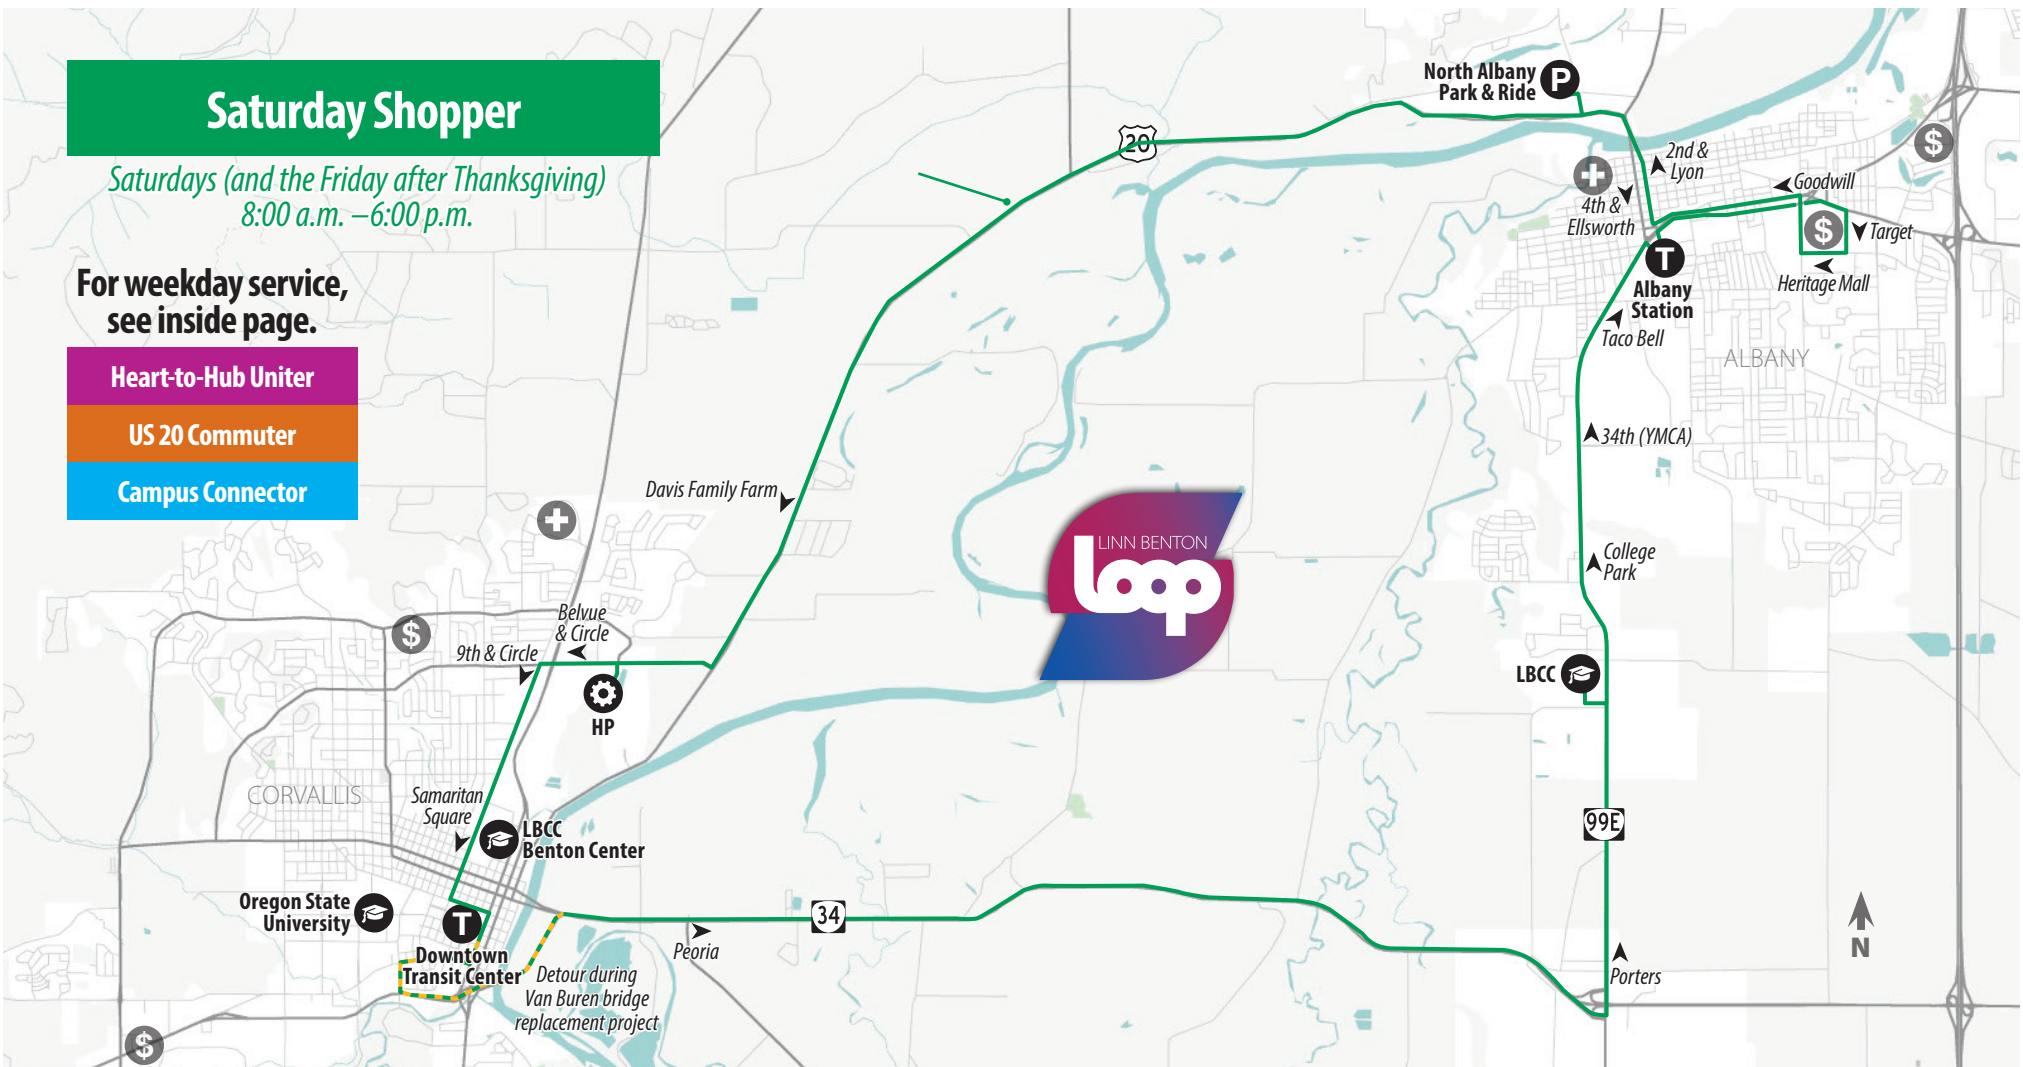

DEPART ALBANY STATION	LBCC	OSU	CORVALLIS DTC	LBCC	ARRIVE ALBANY STATION
6:55 AM	7:05 AM	7:25 AM	7:30 AM	7:55 AM	8:05 AM
8:10 AM	8:20 AM	8:40 AM	8:45 PM	9:15 AM	9:25 AM
9:50 AM	10:00 AM	10:20 AM	10:25 AM	10:50 AM	11:00 AM
11:05 AM	11:15 AM	11:35 AM	11:40 AM	12:05 PM	12:15 PM
12:20 PM	12:30 PM	12:50 PM	12:55 PM	1:25 PM	1:35 PM
1:50 PM	2:00 PM	2:20 PM	2:25 PM	2:50 PM	3:00 PM
3:05 PM	3:15 PM	3:35 PM	3:40 PM	4:05 PM	4:15 PM
4:20 PM	4:30 PM	4:50 PM	4:55 PM	5:25 PM	5:35 PM
5:50 PM	6:00 PM	6:20 PM	6:25 PM	6:50 PM	7:00 PM
7:05 PM	7:15 PM	7:35 PM	7:40 PM	8:05 PM	8:15 PM
8:30 PM	8:40 PM	9:00 PM	9:05 PM	9:30 PM	9:40 PM <small>DROP OFF ONLY</small>

Saturday Shopper

Saturdays (and the Friday after Thanksgiving)
8:00 a.m. – 6:00 p.m.

For weekday service,
see inside page.

- Heart-to-Hub Uniter
- US 20 Commuter
- Campus Connector

ALBANY STATION	ALBANY 2ND & LYON	NORTH ALBANY PARK & RIDE	CORVALLIS DTC	LBCC	ALBANY STATION	HERITAGE MALL
8:00 AM	8:03 AM	8:07 AM	8:30 AM	8:48 AM	9:00 AM	9:05 AM
	9:13 AM	9:17 AM	9:40 AM	9:58 AM	10:30 AM	10:35 AM
	10:43 AM	10:47 AM	11:10 AM	11:25 AM	11:35 AM	11:40 AM
11:55 AM DROP OFF ONLY	<i>(No service from Noon to 1:00 p.m. for driver break.)</i>				1:00 PM	1:05 PM
	1:13 PM	1:17 PM	1:40 PM	1:58 PM	2:10 PM	2:15 PM
	2:23 PM	2:27 PM	2:50 PM	3:08 PM	3:40 PM	3:45 PM
	3:53 PM	3:57 PM	4:20 PM	4:38 PM	4:50 PM	4:55 PM
	5:03 PM	5:07 PM	5:30 PM	5:45 PM	5:55 PM	6:00 PM DROP OFF ONLY